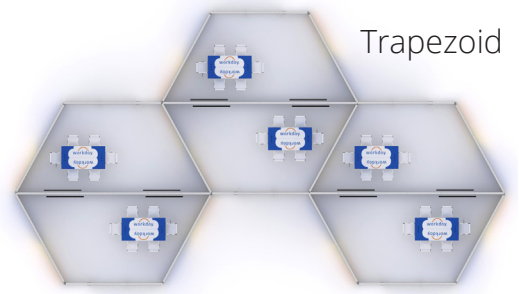

REGISTRATION STATIONS

gravitee
MEDICAL REGISTRATION STATIONS

Features

- ✓ Lightweight Modular Aluminum Panels
- ✓ For Indoor or Outdoor Use
- ✓ Purchase and Rental Options
- ✓ Easy, No-Tools Assembly
- ✓ Non-Porous Metal Frames
- ✓ Single or Double Sided Removeable Surfaces
- ✓ Full-size Locking Door
- ✓ Wire Management for Power and Data
- ✓ Packs Flat | Quick Ship Options Available

**Easy
Tool-free
Setup!**

**Quickly
Configure to
Your Needs**

**Purchase
or Rent**

Quick Ship Options

Square or
Rectangle
Pods

Features

- ✓ Lightweight Modular Aluminum Panels
- ✓ For Indoor or Outdoor Use
- ✓ Purchase and Rental Options
- ✓ Easy, No-Tools Assembly
- ✓ Non-Porous Metal Frames
- ✓ Single or Double Sided Removeable Surfaces
- ✓ Full-size Locking Door
- ✓ Wire Management for Power and Data
- ✓ Packs Flat | Quick Ship Options Available

**Easy
Tool-free
Setup!**

**Quickly
Configure to
Your Needs**

Trapezoid

**Purchase
or Rent**

Oval