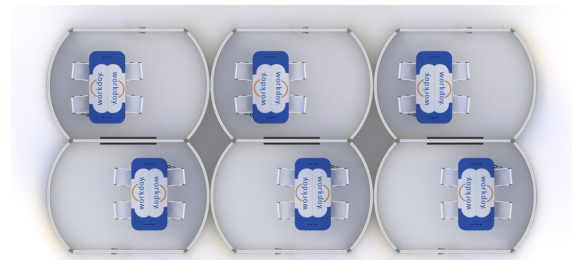

REGISTRATION STATIONS

gravitee
MEDICAL REGISTRATION STATIONS

Features

- ✓ Lightweight Modular Aluminum Panels
- ✓ For Indoor or Outdoor Use
- ✓ Purchase and Rental Options
- ✓ Easy, No-Tools Assembly
- ✓ Non-Porous Metal Frames
- ✓ Single or Double Sided Removeable Surfaces
- ✓ Full-size Locking Door
- ✓ Wire Management for Power and Data
- ✓ Packs Flat | Quick Ship Options Available

**Easy
Tool-free
Setup!**

Quick Ship Options

**Purchase
or Rent**

Features

- ✓ Lightweight Modular Aluminum Panels
- ✓ For Indoor or Outdoor Use
- ✓ Purchase and Rental Options
- ✓ Easy, No-Tools Assembly
- ✓ Non-Porous Metal Frames
- ✓ Single or Double Sided Removeable Surfaces
- ✓ Full-size Locking Door
- ✓ Wire Management for Power and Data
- ✓ Packs Flat | Quick Ship Options Available

**Easy
Tool-free
Setup!**

**Quickly
Configure to
Your Needs**

**Purchase
or Rent**

Quick Ship Options

Square or
Rectangle
Pods

Features

- ✓ Lightweight Modular Aluminum Panels
- ✓ For Indoor or Outdoor Use
- ✓ Purchase and Rental Options
- ✓ Easy, No-Tools Assembly
- ✓ Non-Porous Metal Frames
- ✓ Single or Double Sided Removeable Surfaces
- ✓ Full-size Locking Door
- ✓ Wire Management for Power and Data
- ✓ Packs Flat | Quick Ship Options Available

**Easy
Tool-free
Setup!**

**Quickly
Configure to
Your Needs**

Trapezoid

**Purchase
or Rent**

Oval