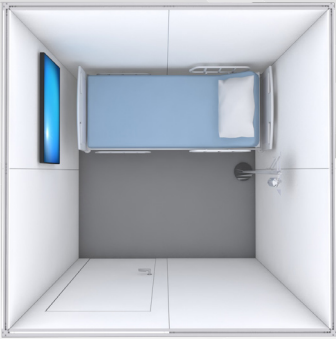

REGISTRATION STATIONS

gravitee
MEDICAL REGISTRATION STATIONS

Features

- ✓ Lightweight Modular Aluminum Panels
- ✓ For Indoor or Outdoor Use
- ✓ Purchase and Rental Options
- ✓ Easy, No-Tools Assembly
- ✓ Non-Porous Metal Frames
- ✓ Single or Double Sided Removeable Surfaces
- ✓ Full-size Locking Door
- ✓ Wire Management for Power and Data
- ✓ Packs Flat | Quick Ship Options Available

**Easy
Tool-free
Setup!**

Quick Ship Options

**Purchase
or Rent**

Features

- ✓ Lightweight Modular Aluminum Panels
- ✓ For Indoor or Outdoor Use
- ✓ Purchase and Rental Options
- ✓ Easy, No-Tools Assembly
- ✓ Non-Porous Metal Frames
- ✓ Single or Double Sided Removeable Surfaces
- ✓ Full-size Locking Door
- ✓ Wire Management for Power and Data
- ✓ Packs Flat | Quick Ship Options Available

**Easy
Tool-free
Setup!**

**Quickly
Configure to
Your Needs**

**Purchase
or Rent**

Quick Ship Options

Square or
Rectangle
Pods

Features

- ✓ Lightweight Modular Aluminum Panels
- ✓ For Indoor or Outdoor Use
- ✓ Purchase and Rental Options
- ✓ Easy, No-Tools Assembly
- ✓ Non-Porous Metal Frames
- ✓ Single or Double Sided Removeable Surfaces
- ✓ Full-size Locking Door
- ✓ Wire Management for Power and Data
- ✓ Packs Flat | Quick Ship Options Available