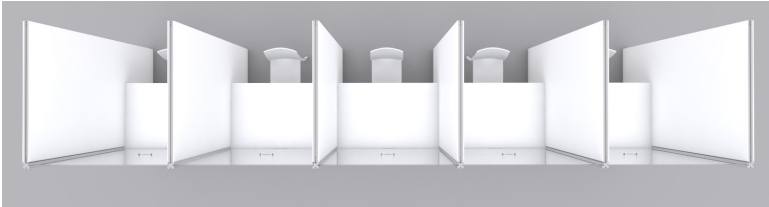

REGISTRATION STATIONS

gravitee
MEDICAL REGISTRATION STATIONS

Features

- ✓ Lightweight Modular Aluminum Panels
- ✓ For Indoor or Outdoor Use
- ✓ Purchase and Rental Options
- ✓ Easy, No-Tools Assembly
- ✓ Non-Porous Metal Frames
- ✓ Single or Double Sided Removeable Surfaces
- ✓ Full-size Locking Door
- ✓ Wire Management for Power and Data
- ✓ Packs Flat | Quick Ship Options Available

**Easy
Tool-free
Setup!**

Quick Ship Options

**Purchase
or Rent**

Features

- ✓ Lightweight Modular Aluminum Panels
- ✓ For Indoor or Outdoor Use
- ✓ Purchase and Rental Options
- ✓ Easy, No-Tools Assembly
- ✓ Non-Porous Metal Frames
- ✓ Single or Double Sided Removeable Surfaces
- ✓ Full-size Locking Door
- ✓ Wire Management for Power and Data
- ✓ Packs Flat | Quick Ship Options Available

**Easy
Tool-free
Setup!**

**Quickly
Configure to
Your Needs**

**Purchase
or Rent**

Quick Ship Options

Square or
Rectangle
Pods

Features

- ✓ Lightweight Modular Aluminum Panels
- ✓ For Indoor or Outdoor Use
- ✓ Purchase and Rental Options
- ✓ Easy, No-Tools Assembly
- ✓ Non-Porous Metal Frames
- ✓ Single or Double Sided Removeable Surfaces
- ✓ Full-size Locking Door
- ✓ Wire Management for Power and Data
- ✓ Packs Flat | Quick Ship Options Available