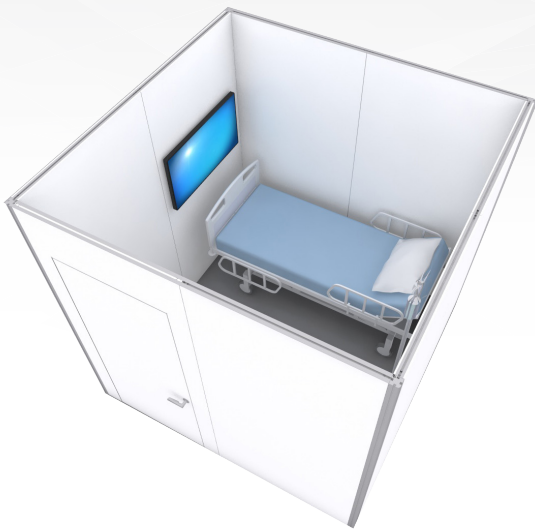

REGISTRATION STATIONS

gravitee
MEDICAL REGISTRATION STATIONS

Features

- ✓ Lightweight Modular Aluminum Panels
- ✓ For Indoor or Outdoor Use
- ✓ Purchase and Rental Options
- ✓ Easy, No-Tools Assembly
- ✓ Non-Porous Metal Frames
- ✓ Single or Double Sided Removeable Surfaces
- ✓ Full-size Locking Door
- ✓ Wire Management for Power and Data
- ✓ Packs Flat | Quick Ship Options Available

**Easy
Tool-free
Setup!**

Quick Ship Options

**Purchase
or Rent**

Features

- ✓ Lightweight Modular Aluminum Panels
- ✓ For Indoor or Outdoor Use
- ✓ Purchase and Rental Options
- ✓ Easy, No-Tools Assembly
- ✓ Non-Porous Metal Frames
- ✓ Single or Double Sided Removeable Surfaces
- ✓ Full-size Locking Door
- ✓ Wire Management for Power and Data
- ✓ Packs Flat | Quick Ship Options Available

**Easy
Tool-free
Setup!**

**Quickly
Configure to
Your Needs**

**Purchase
or Rent**

Quick Ship Options

Square or
Rectangle
Pods

Features

- ✓ Lightweight Modular Aluminum Panels
- ✓ For Indoor or Outdoor Use
- ✓ Purchase and Rental Options
- ✓ Easy, No-Tools Assembly
- ✓ Non-Porous Metal Frames
- ✓ Single or Double Sided Removeable Surfaces
- ✓ Full-size Locking Door
- ✓ Wire Management for Power and Data
- ✓ Packs Flat | Quick Ship Options Available