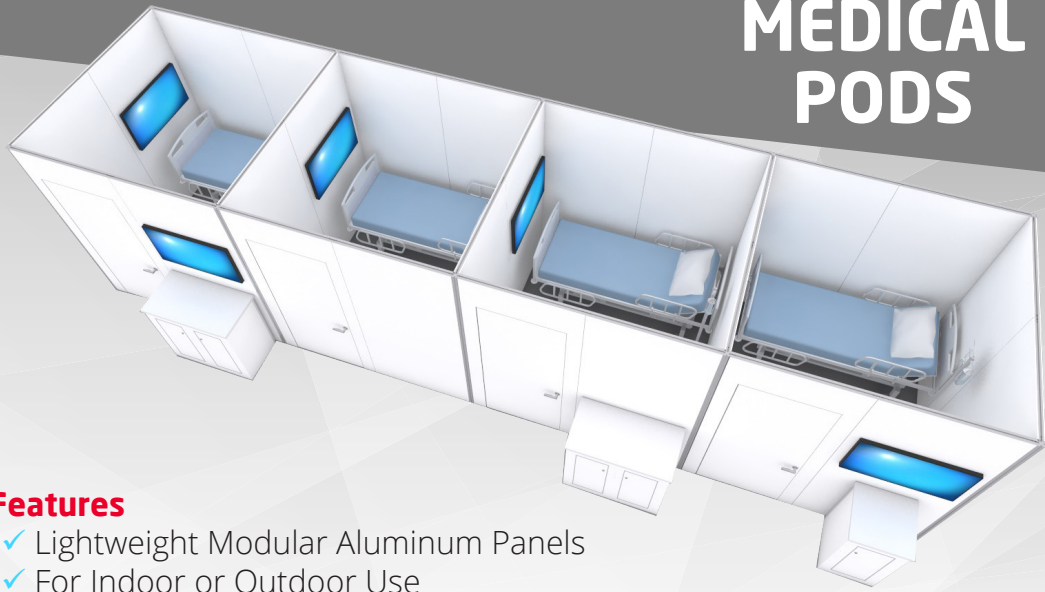

REGISTRATION STATIONS

gravitee
MEDICAL REGISTRATION STATIONS

Features

- ✓ Lightweight Modular Aluminum Panels
- ✓ For Indoor or Outdoor Use
- ✓ Purchase and Rental Options
- ✓ Easy, No-Tools Assembly
- ✓ Non-Porous Metal Frames
- ✓ Single or Double Sided Removeable Surfaces
- ✓ Full-size Locking Door
- ✓ Wire Management for Power and Data
- ✓ Packs Flat | Quick Ship Options Available

**Easy
Tool-free
Setup!**

Quick Ship Options

**Purchase
or Rent**

Features

- ✓ Lightweight Modular Aluminum Panels
- ✓ For Indoor or Outdoor Use
- ✓ Purchase and Rental Options
- ✓ Easy, No-Tools Assembly
- ✓ Non-Porous Metal Frames
- ✓ Single or Double Sided Removeable Surfaces
- ✓ Full-size Locking Door
- ✓ Wire Management for Power and Data
- ✓ Packs Flat | Quick Ship Options Available

**Easy
Tool-free
Setup!**

**Quickly
Configure to
Your Needs**

**Purchase
or Rent**

Quick Ship Options

Square or
Rectangle
Pods

Features

- ✓ Lightweight Modular Aluminum Panels
- ✓ For Indoor or Outdoor Use
- ✓ Purchase and Rental Options
- ✓ Easy, No-Tools Assembly
- ✓ Non-Porous Metal Frames
- ✓ Single or Double Sided Removeable Surfaces
- ✓ Full-size Locking Door
- ✓ Wire Management for Power and Data
- ✓ Packs Flat | Quick Ship Options Available

**Easy
Tool-free
Setup!**

**Quickly
Configure to
Your Needs**

Trapezoid

**Purchase
or Rent**

Oval