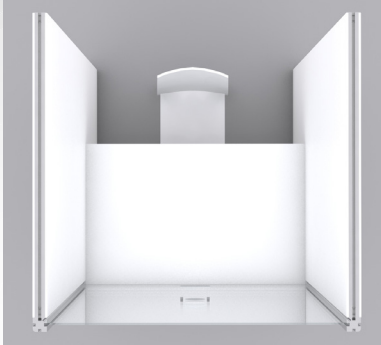

REGISTRATION STATIONS

gravitee
MEDICAL REGISTRATION STATIONS

Features

- ✓ Lightweight Modular Aluminum Panels
- ✓ For Indoor or Outdoor Use
- ✓ Purchase and Rental Options
- ✓ Easy, No-Tools Assembly
- ✓ Non-Porous Metal Frames
- ✓ Single or Double Sided Removeable Surfaces
- ✓ Full-size Locking Door
- ✓ Wire Management for Power and Data
- ✓ Packs Flat | Quick Ship Options Available

**Easy
Tool-free
Setup!**

Quick Ship Options

**Purchase
or Rent**

Features

- ✓ Lightweight Modular Aluminum Panels
- ✓ For Indoor or Outdoor Use
- ✓ Purchase and Rental Options
- ✓ Easy, No-Tools Assembly
- ✓ Non-Porous Metal Frames
- ✓ Single or Double Sided Removeable Surfaces
- ✓ Full-size Locking Door
- ✓ Wire Management for Power and Data
- ✓ Packs Flat | Quick Ship Options Available

**Easy
Tool-free
Setup!**

**Quickly
Configure to
Your Needs**

**Purchase
or Rent**

Quick Ship Options

Square or
Rectangle
Pods

Features

- ✓ Lightweight Modular Aluminum Panels
- ✓ For Indoor or Outdoor Use
- ✓ Purchase and Rental Options
- ✓ Easy, No-Tools Assembly
- ✓ Non-Porous Metal Frames
- ✓ Single or Double Sided Removeable Surfaces
- ✓ Full-size Locking Door
- ✓ Wire Management for Power and Data
- ✓ Packs Flat | Quick Ship Options Available